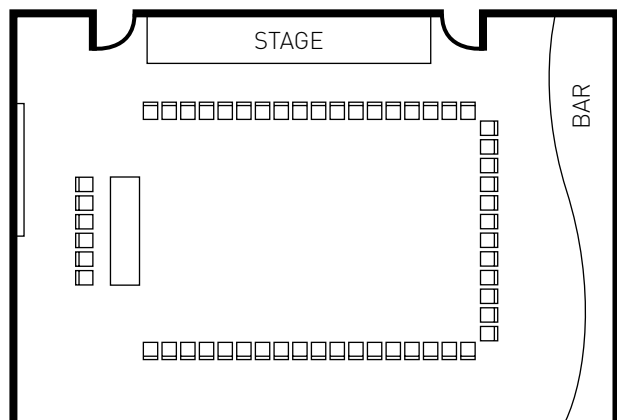

ROOM CONFIGURATIONS

THE CIRCLE

U SHAPE

GALA DINNER

CLASSROOM

CABARET STYLE

THEATRE

HOLLOW SQUARE

ROOM LAYOUT	CAPACITY (PERSONS)
U SHAPE	54
CLASSROOM	122
THEATRE	181
GALA DINNER	156
CABARET STYLE	65
HOLLOW SQUARE	48