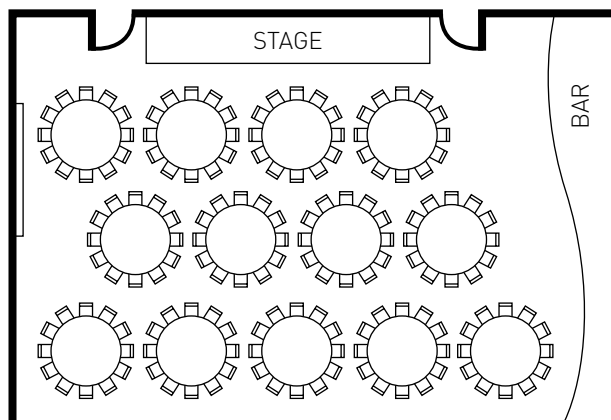

ROOM CONFIGURATIONS

THE CIRCLE

U SHAPE

GALA DINNER

CLASSROOM

CABARET STYLE

THEATRE

HOLLOW SQUARE

ROOM LAYOUT	CAPACITY (PERSONS)
U SHAPE	54
CLASSROOM	122
THEATRE	181
GALA DINNER	156
CABARET STYLE	65
HOLLOW SQUARE	48