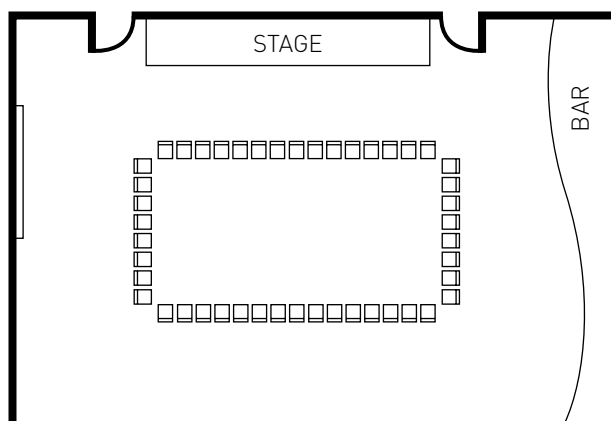

ROOM CONFIGURATIONS

THE CIRCLE

U SHAPE

GALA DINNER

CLASSROOM

CABARET STYLE

THEATRE

HOLLOW SQUARE

ROOM LAYOUT	CAPACITY (PERSONS)
U SHAPE	54
CLASSROOM	122
THEATRE	181
GALA DINNER	156
CABARET STYLE	65
HOLLOW SQUARE	48