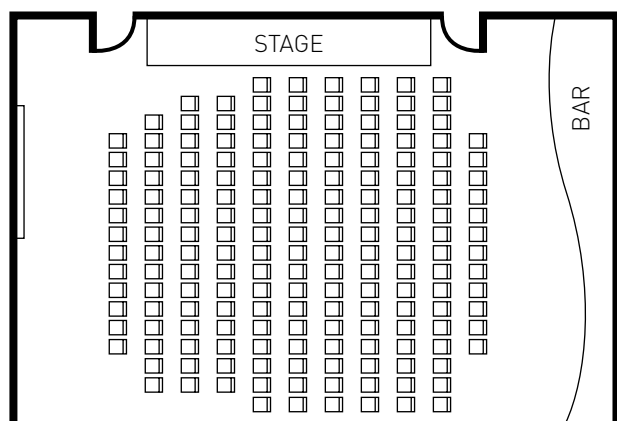

ROOM CONFIGURATIONS

THE CIRCLE

U SHAPE

GALA DINNER

CLASSROOM

CABARET STYLE

THEATRE

HOLLOW SQUARE

ROOM LAYOUT	CAPACITY (PERSONS)
U SHAPE	54
CLASSROOM	122
THEATRE	181
GALA DINNER	156
CABARET STYLE	65
HOLLOW SQUARE	48