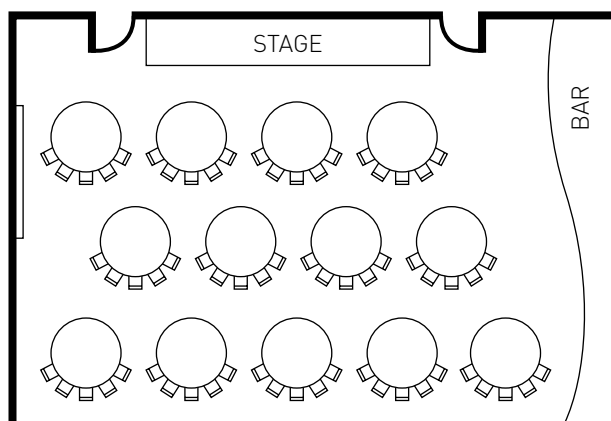

ROOM CONFIGURATIONS

THE CIRCLE

U SHAPE

GALA DINNER

CLASSROOM

CABARET STYLE

THEATRE

HOLLOW SQUARE

ROOM LAYOUT	CAPACITY (PERSONS)
U SHAPE	54
CLASSROOM	122
THEATRE	181
GALA DINNER	156
CABARET STYLE	65
HOLLOW SQUARE	48