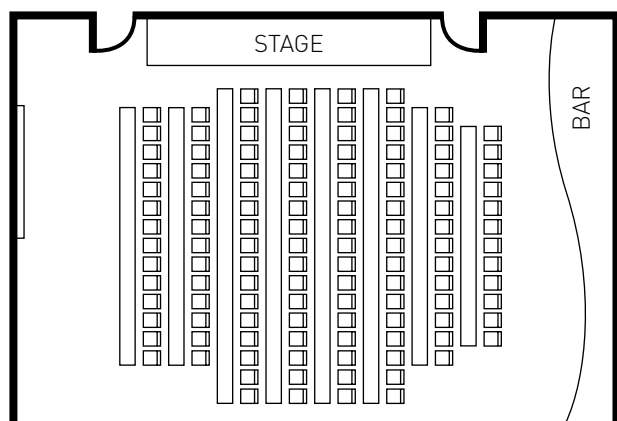

ROOM CONFIGURATIONS

THE CIRCLE

U SHAPE

GALA DINNER

CLASSROOM

CABARET STYLE

THEATRE

HOLLOW SQUARE

ROOM LAYOUT	CAPACITY (PERSONS)
U SHAPE	54
CLASSROOM	122
THEATRE	181
GALA DINNER	156
CABARET STYLE	65
HOLLOW SQUARE	48